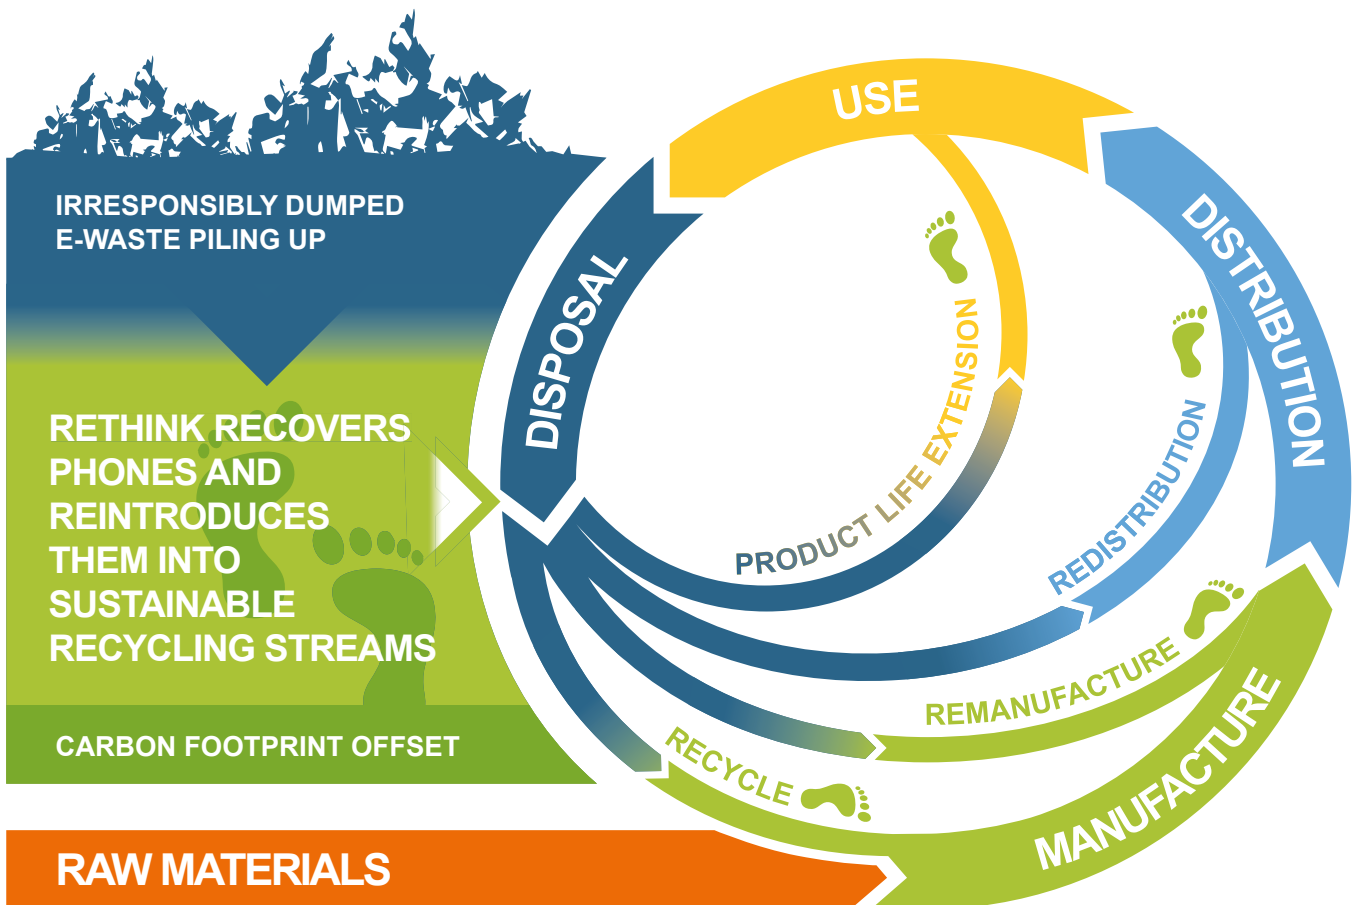

The Rethink Programme

We all have a duty of care to sustain global resources, however this should not be at the cost of our ability to protect business critical data, control business IT asset or manage your budget. The Rethink program from Sims Recycling Solutions supports you on your journey to nurture environmentally sustainable solutions to real business challenges and support the Circular Economy.

Sims Recycling Solutions is a recognised leading global provider of electronic asset disposition and recycling services. With our extensive global footprint and standardised, innovative services, we manage your electronic assets locally and globally, in an ethical, safe and sustainable way, minimising your data and regulatory risks. We ensure compliance, reduce your costs and maximise reuse, resale and recycling value.

Rethink Mobility